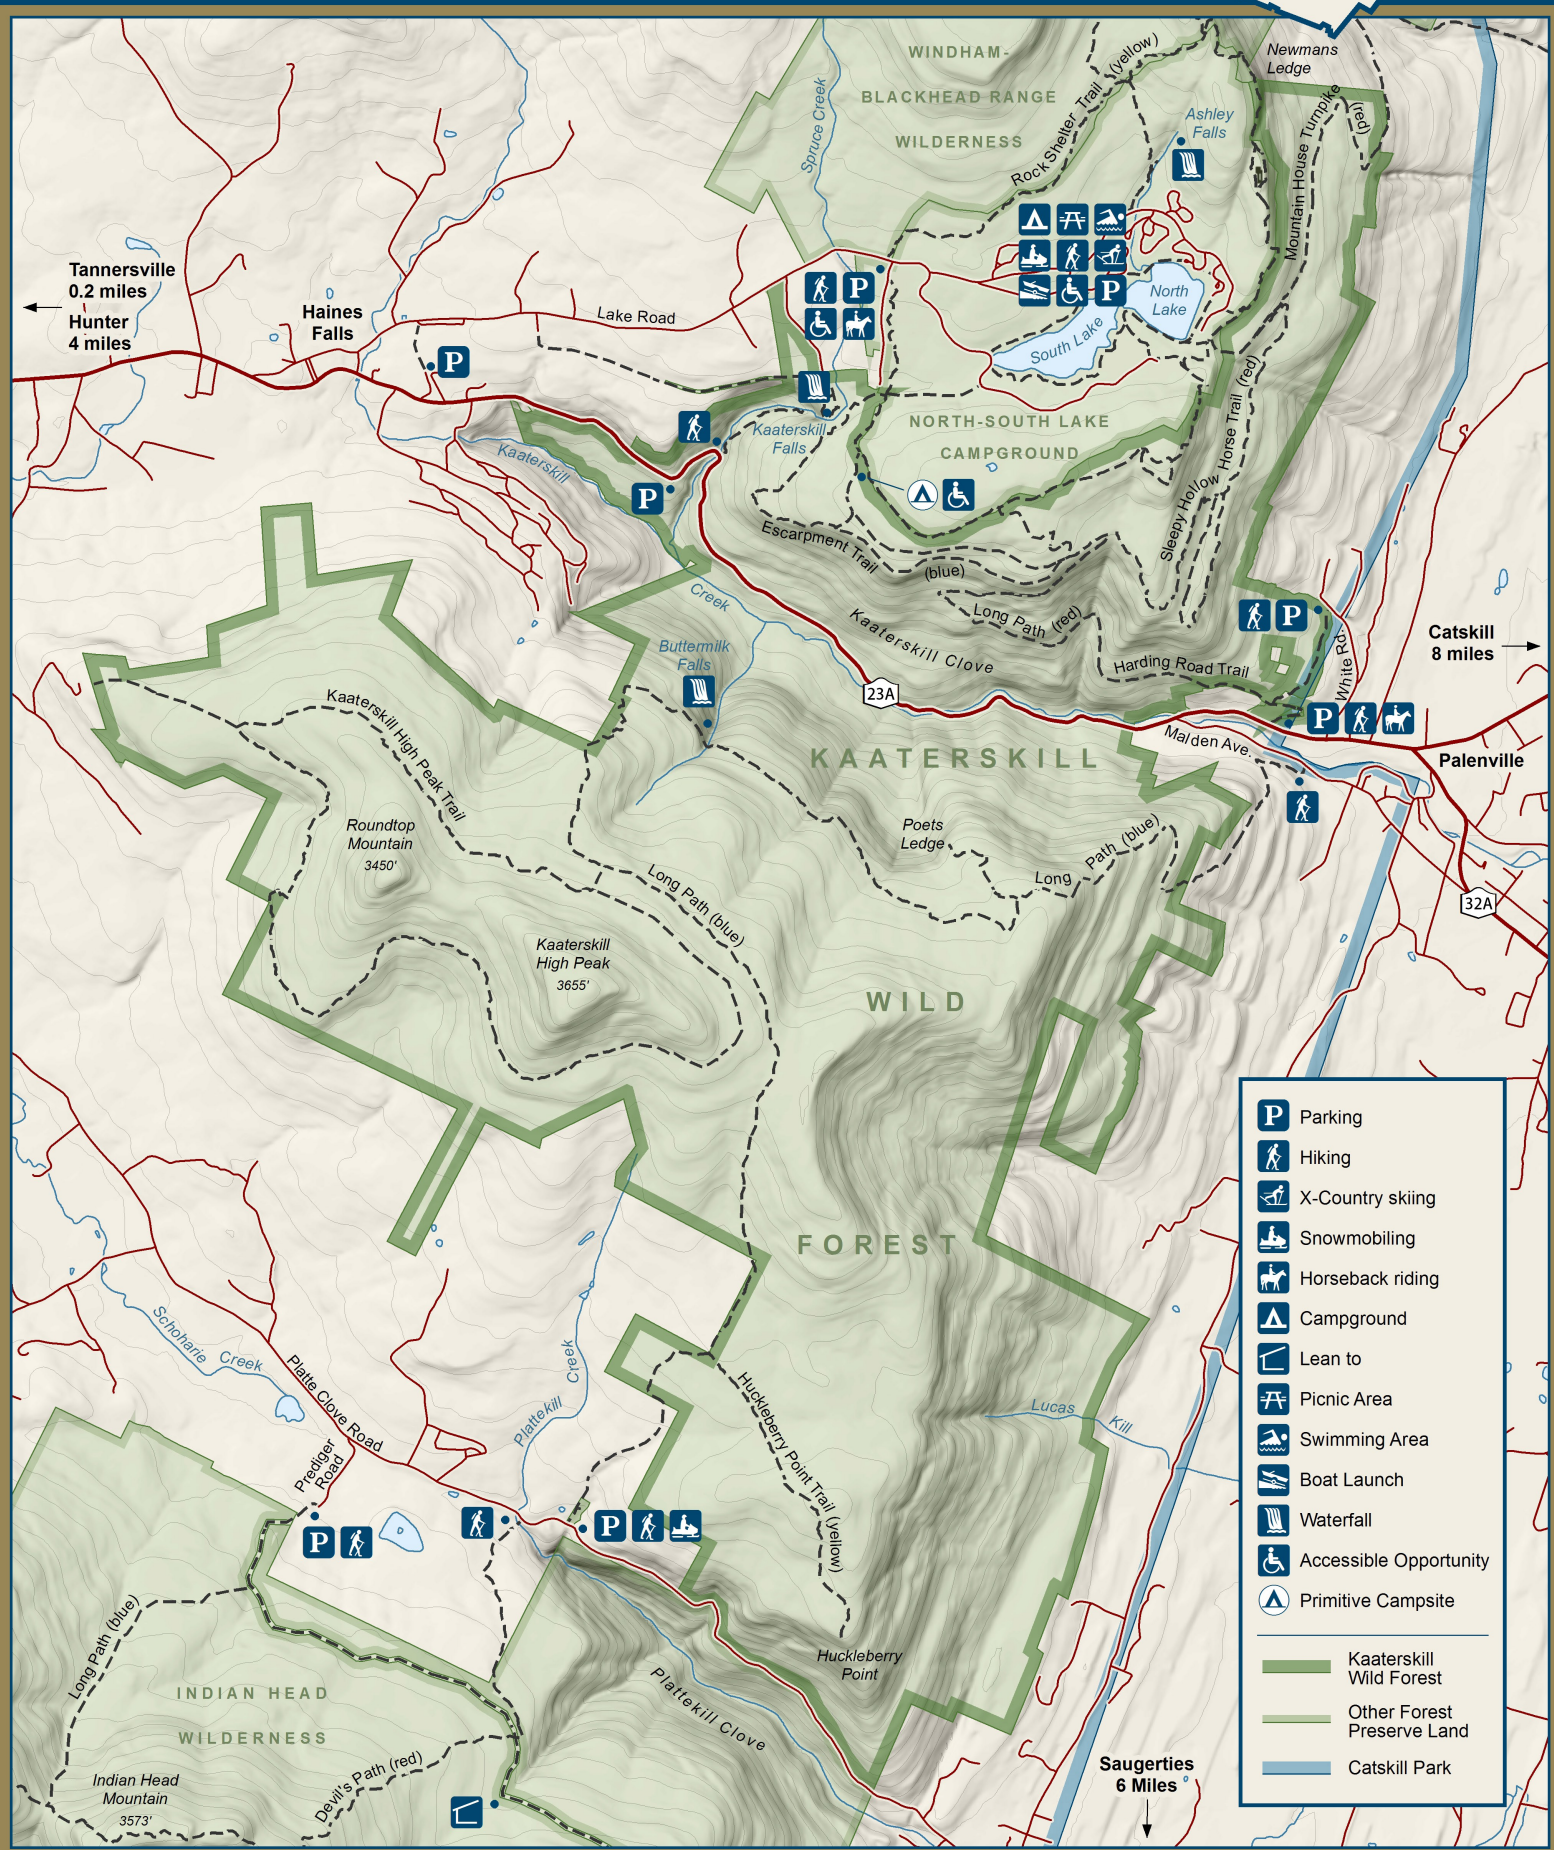

Kaaterskill Wild Forest

- Parking
 - Hiking
 - X-Country skiing
 - Snowmobiling
 - Horseback riding
 - Campground
 - Lean to
 - Picnic Area
 - Swimming Area
 - Boat Launch
 - Waterfall
 - Accessible Opportunity
 - Primitive Campsite
- Kaaterskill Wild Forest
 - Other Forest Preserve Land
 - Catskill Park

Tannersville
0.2 miles
Hunter
4 miles

Catskill
8 miles

Palenville

Saugerties
6 Miles